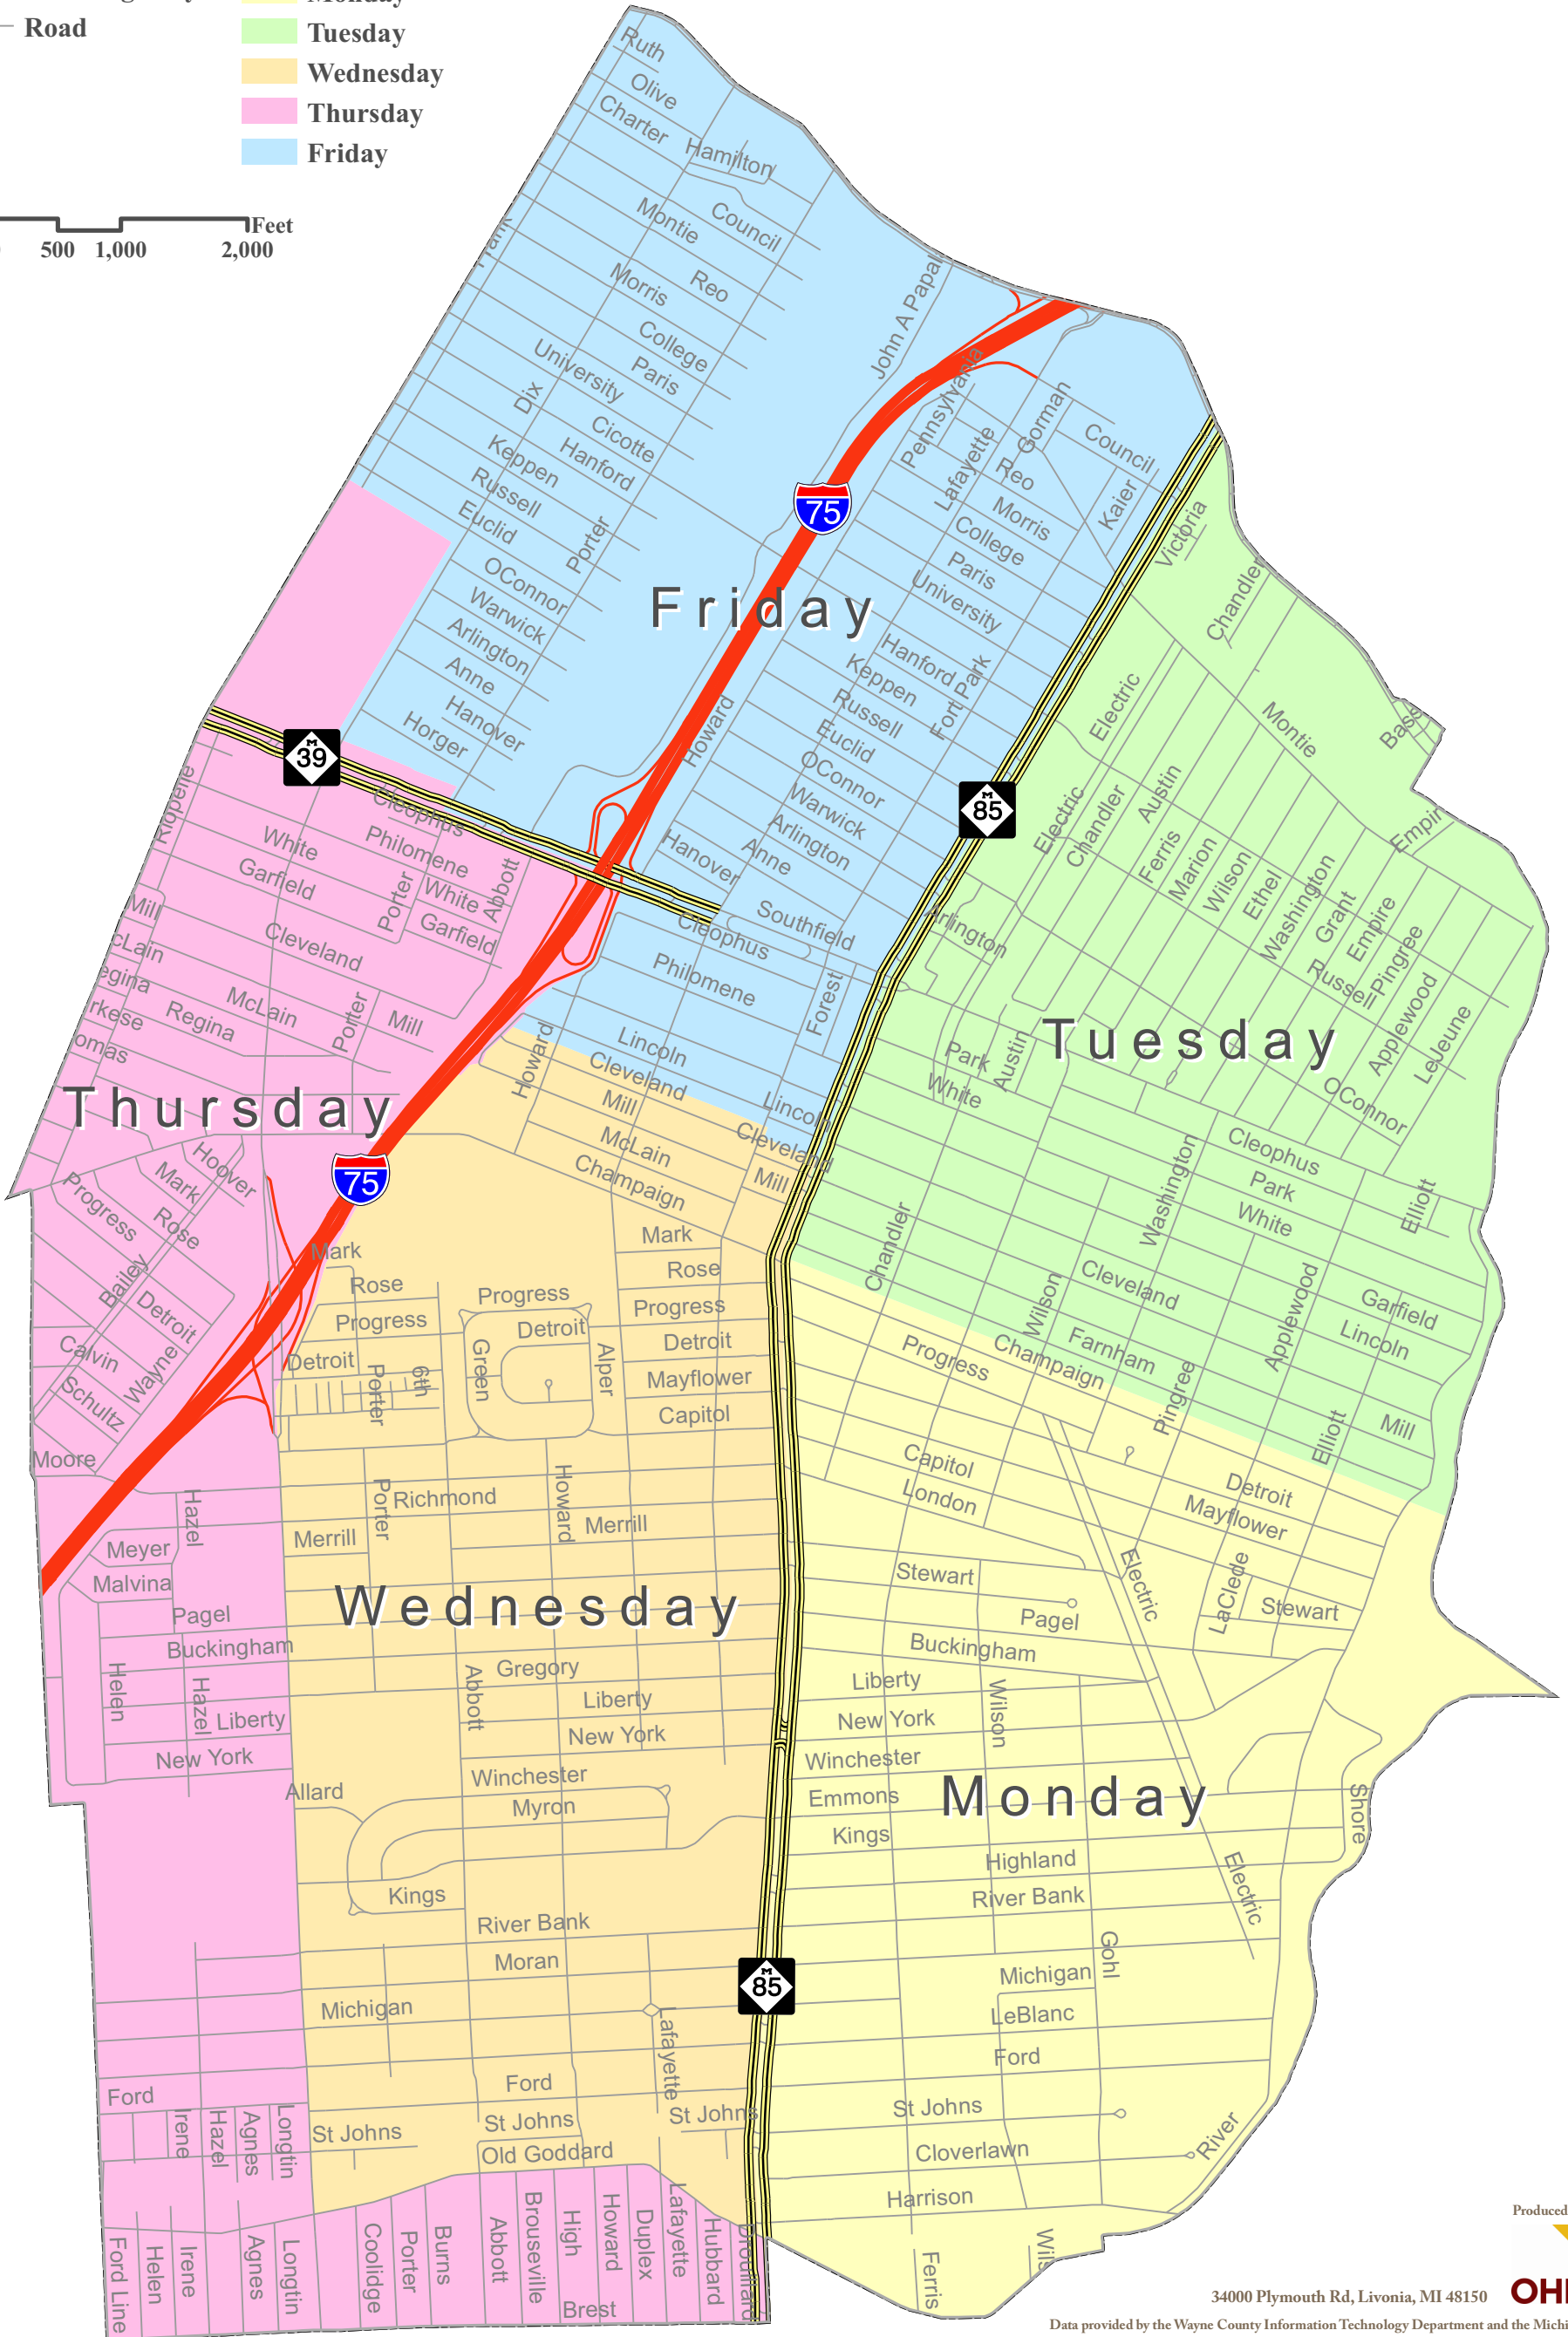

Service & Operations Schedule

City of Lincoln Park

March 2007

- Interstate
 - State Highway
 - Road
- Refuse Collection District**
- Monday
 - Tuesday
 - Wednesday
 - Thursday
 - Friday

Produced by:

34000 Plymouth Rd, Livonia, MI 48150

Data provided by the Wayne County Information Technology Department and the Michigan Center for Geographic Information. Orchard, Hiltz, and McClintock does not warrant the accuracy of the data and/or the map. This document is intended to depict the approximate spatial location of the mapped features within the City and all use is strictly at the user's own risk. Printed October 24, 2006